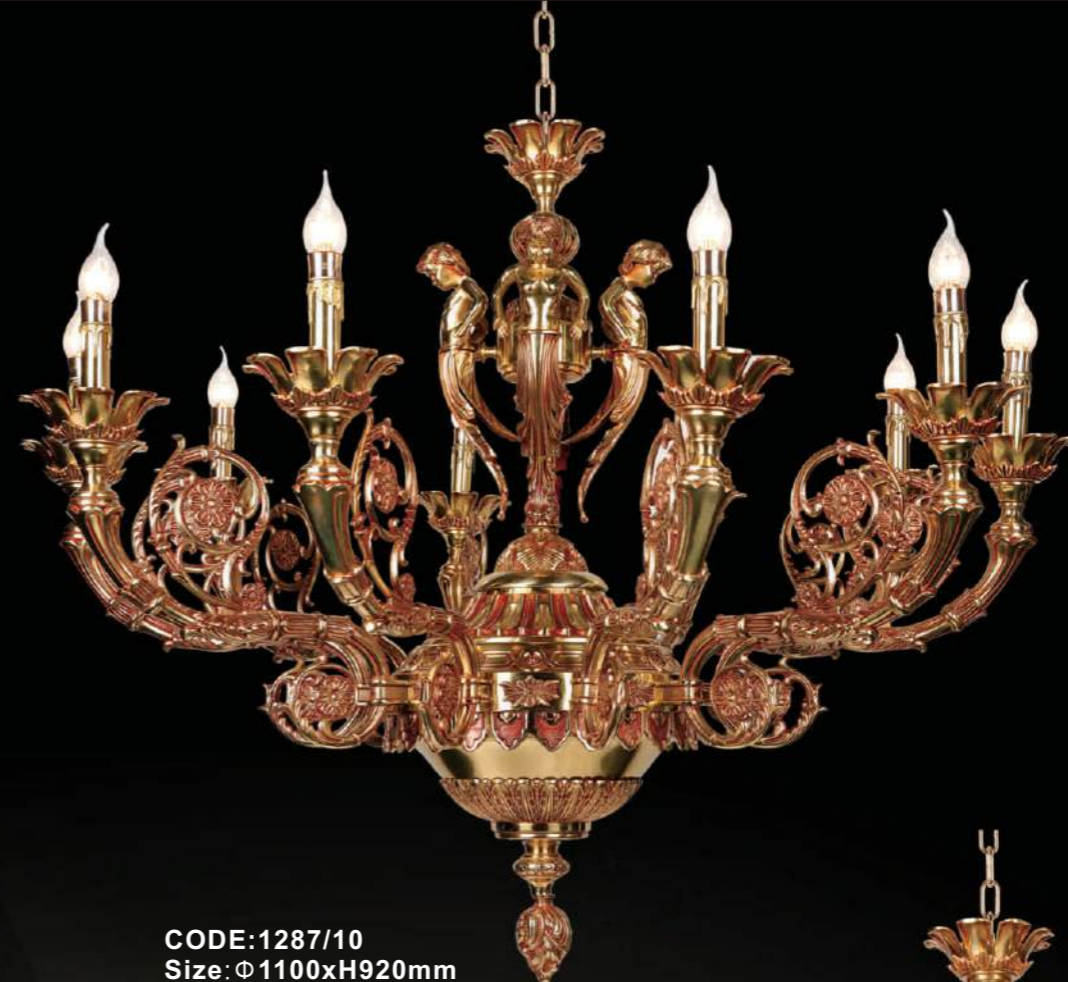

CODE:1287/10
Size: Φ1100xH920mm
Lamp:E14x10
Price:74,880,000
Material:brass