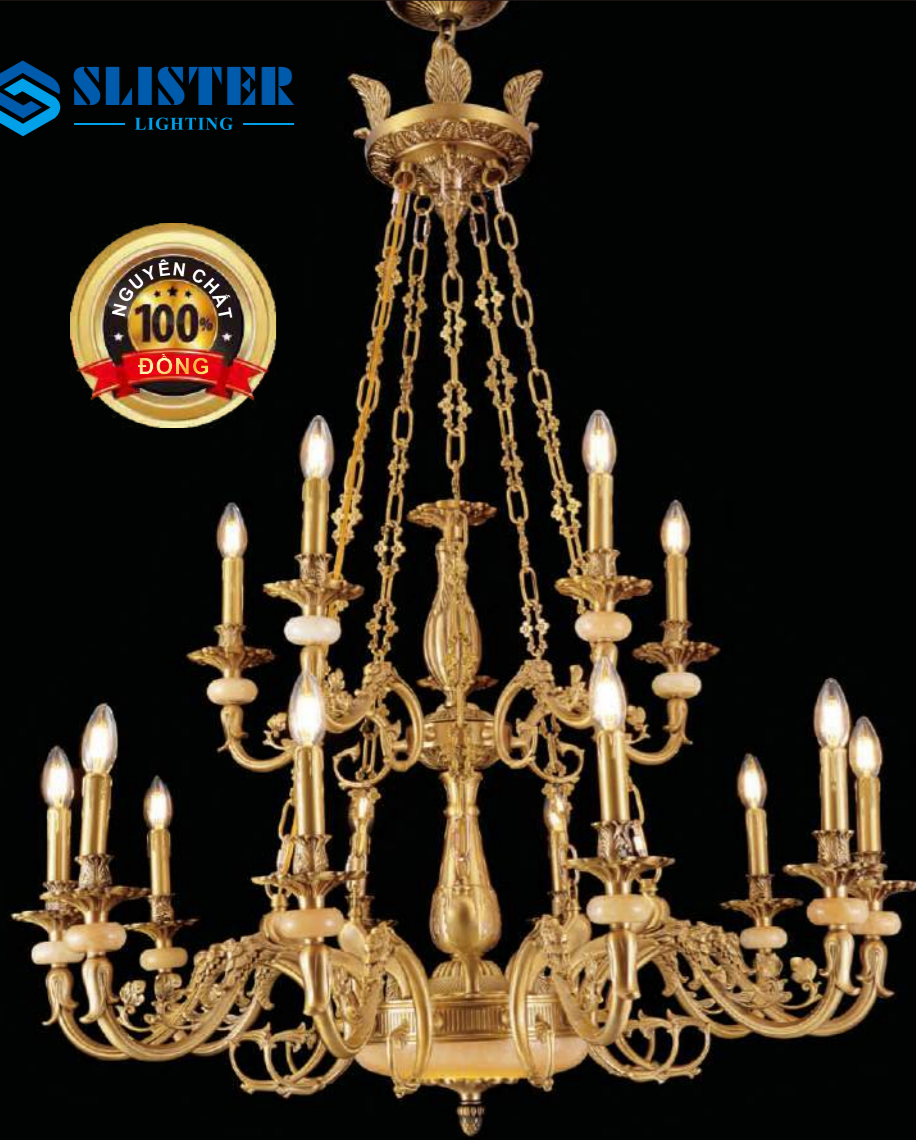

CODE:F8882-12+6+6
Size: Φ1200xH1200mm
Lamp:E14x24
Price:**71,060,000**
Material:brass

CODE:F8879-10+5
Size: Φ 1000xH1200mm
Lamp:E14x15
Price:40,460,000
Material:brass