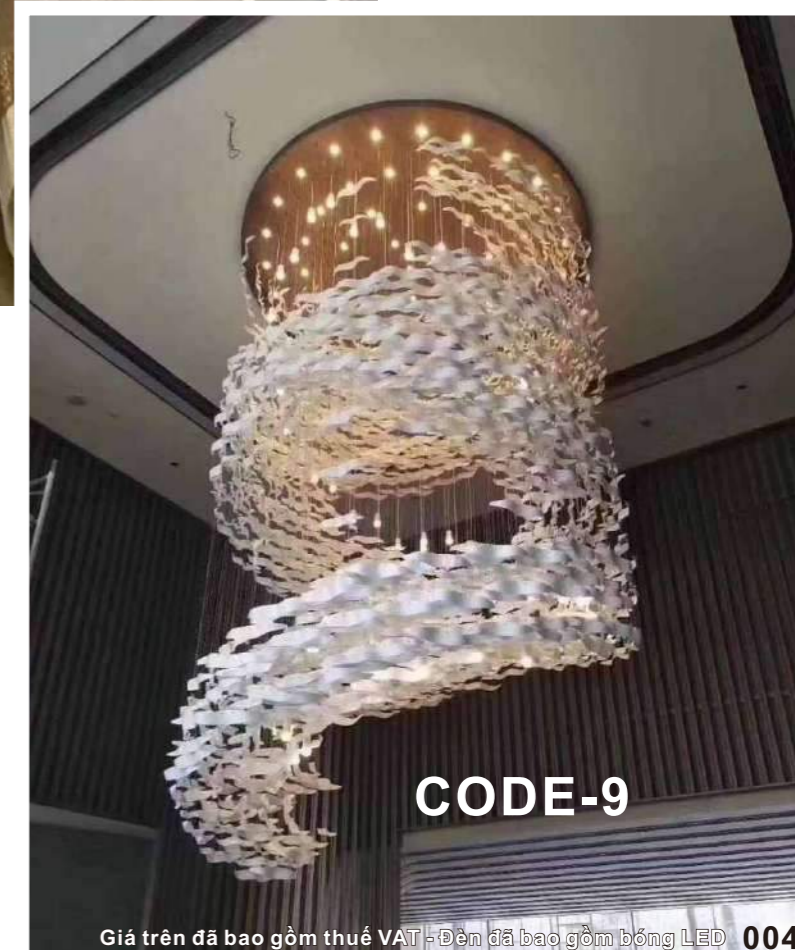

CODE-6

CODE-7

CODE-8

Custom Luminaire

CODE-9

Hotel Engineering

CODE:33741/145+10+45
Size: Ø2700xH3070mm
Lamp:E14
Price: **1,067,200,000**
Material:brass

CODE:33766/L60
Size: Ø1900xH2400mm
Lamp:E14
Price: **1,296,640,000**
Material:brass